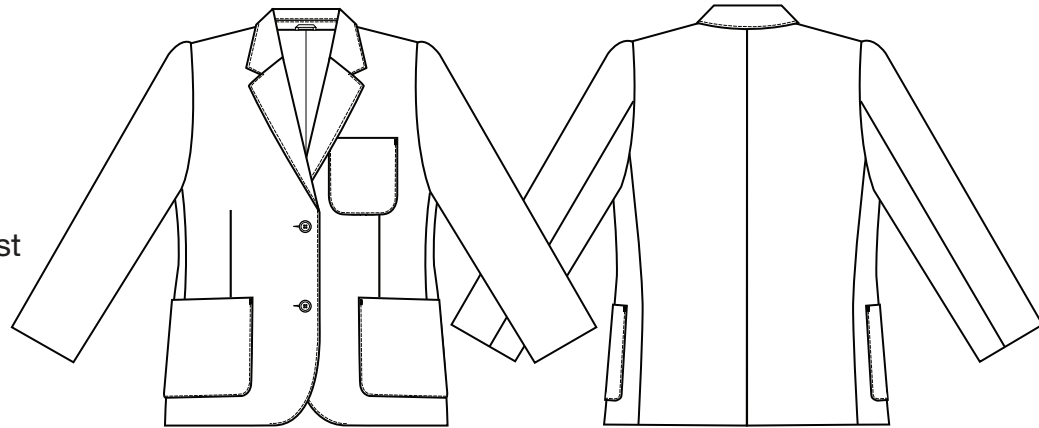

Viscount Girls Zip Entry Blazer- Two button blazer

Ref: SS29E

- Three patch pockets
- 100% woven Polyester twill
- Two inside pockets, one with zip
- Internal mobile/MP3 pocket
- D-fender stain resistant finish
- Concealed zip for embroidery access in the chest

Junior-VAT Zero Rated

CHEST"	22	23	24	25	26	27	28	29	30	31	32	33	34	35	36	37
LEEDS	0	1*	2	3*	4	5*	6	7*	8	9	10	11	12	13	14	15*

* Only available in Black & Navy

Senior-VAT Standard Rated

CHEST"	38	39	40	42	44	46	48	50	52
LEEDS	16	17*	18	20	22	24	26	28	30

* Only available in Black & Navy

D-fender

'TORAY'
FABRIC